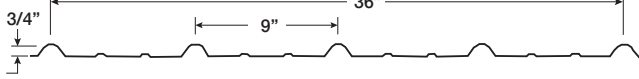

METAL ROOFING • METAL BUILDINGS • POLE BARNs

Locally Owned!!

Tuff Rib Panel