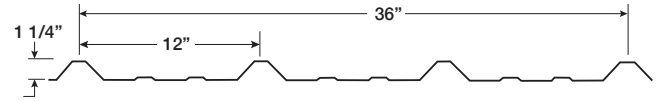

METAL ROOFING • METAL BUILDINGS • POLE BARNs

Locally Owned!!

Tuff Rib Panel

PBR Panel

- **Same Day Pick Up**
- **Fast Delivery Available**
- **Hand Picked Contractor Referrals**

Why Metal?

- Long Lasting
- Weather Resistant
- Energy Efficient
- Stylish
- Light Weight
- Fire Resistant
- Eco Friendly

20ft Trim Available

Contact Us

Office Hours:
8am - 5 pm
Monday - Friday

175 Wilson School Rd.
Henderson, TN 38340

Office Phone:
731.520.5000

Office Fax:
731.520.5200

Standing Seam Available

Why Blue Steel?

- We do customer service RIGHT
- We keep it FAST & SIMPLE - The way it should be
- Friendly service & atmosphere
- We manufacture - saving you money
- Quick delivery & lead times
- Same Day pick up on most items
- Fast - free quotes
- Knowledgeable Sales Team
- Hand picked contractor referrals
- Professional install crews available

Made in the U.S.A.

Call our friendly staff today with questions, or to get a free estimate!