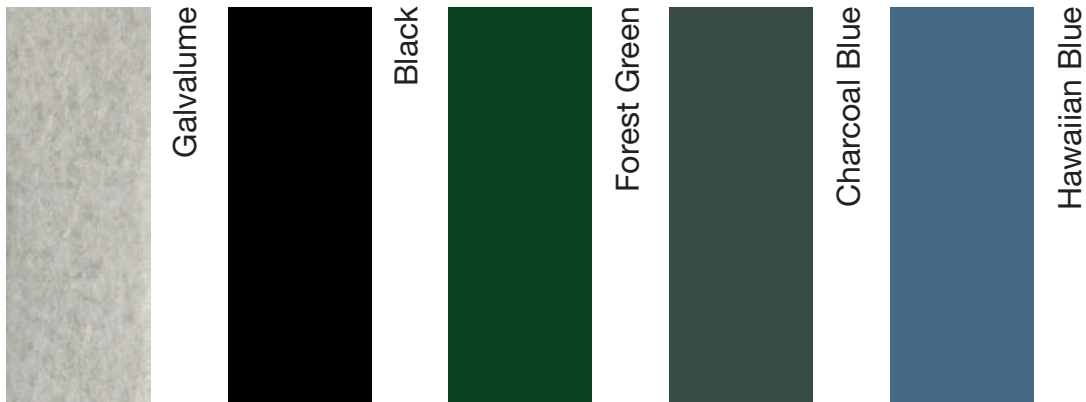

Old Town Gray

Clay

Patriot Red

Barn Red

Burgundy

Cocoa Brown

Burnished Slate

Charcoal Gray

BLUE STEEL

— M F G . L L C —

www.bluesteelmanufacturing.com
731.520.5000

SHERWIN-WILLIAMS
Coil Coatings

Made in the U.S.A.

The above colors are intended only as an approximation of available color offerings.
Exact color samples can be provided, if required.