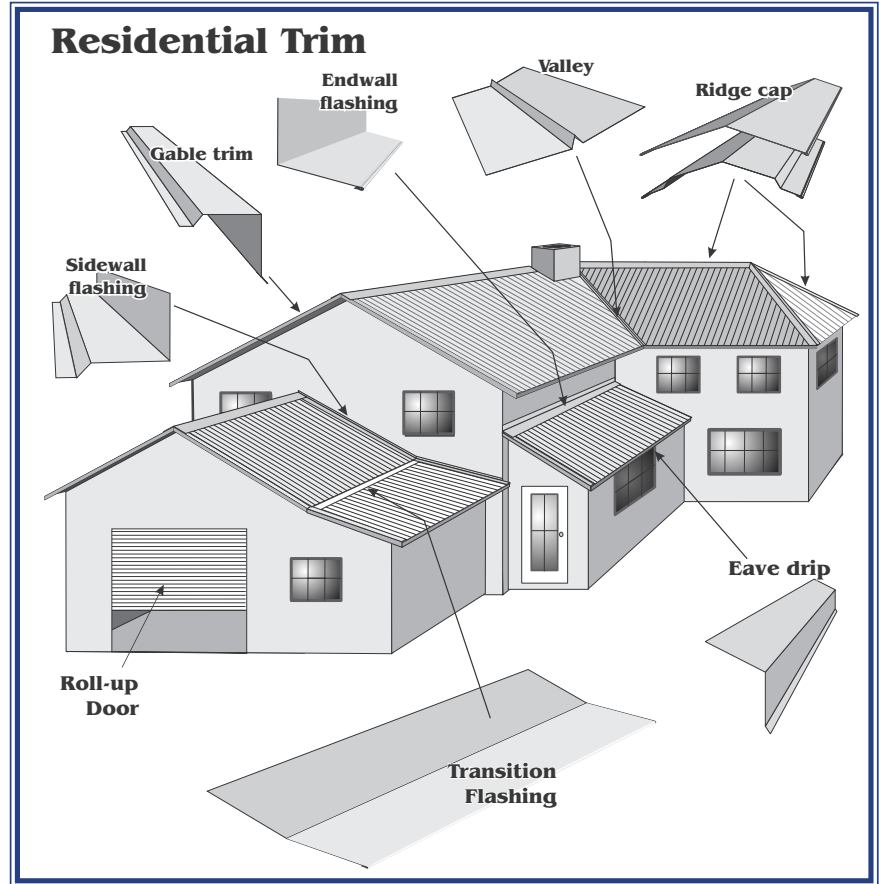

METAL ROOFING • METAL BUILDINGS • POLE BARNs

Locally Owned!!

Tuff Rib Panel

PBR Panel

- **Same Day Pick Up**
- **Fast Delivery Available**
- **Hand Picked Contractor Referrals**

Why Metal?

- Long Lasting
- Weather Resistant
- Energy Efficient
- Stylish
- Light Weight
- Fire Resistant
- Eco Friendly

20ft Trim Available

Contact Us

Office Hours:
8am - 5 pm
Monday - Friday

175 Wilson School Rd.
Henderson, TN 38340

Office Phone:
731.520.5000

Office Fax:
731.520.5200

Standing Seam Available

Why Blue Steel?